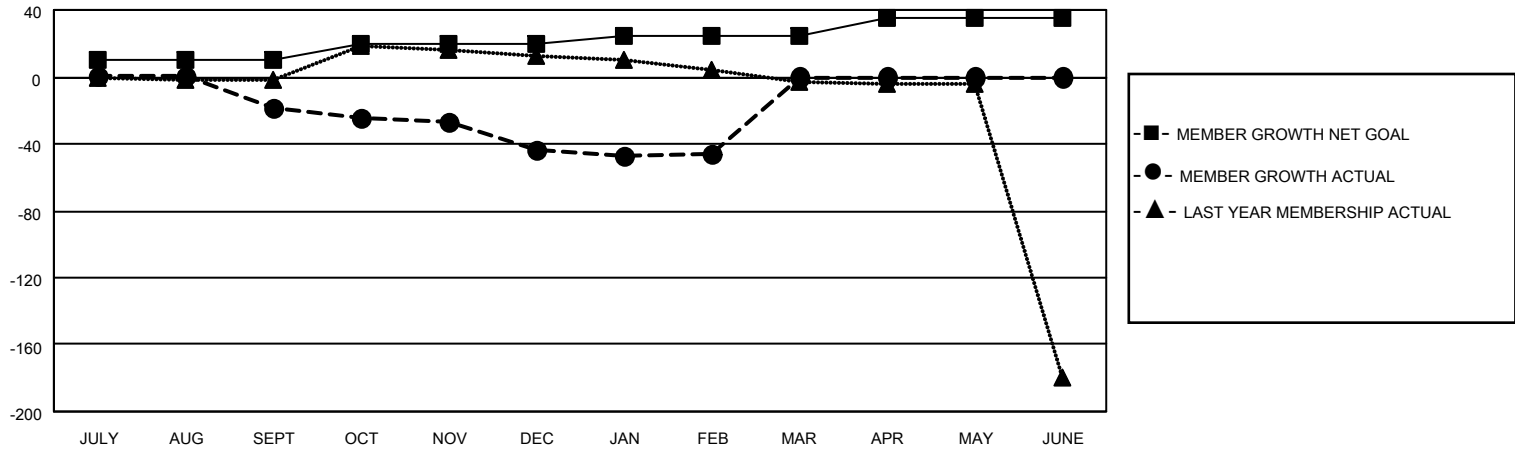

GOALS AND ACTUAL MEMBERS CUMULATIVE

DROPPED CLUBS: 2	8 CLUBS OF 39 ADDED 1 OR MORE NEW MEMBERS	<u>GENDER DISTRIBUTION</u> MALE 484 (73.22%) FEMALE 177 (26.78%) NON BINARY 0 (0.00%) PREFER NOT TO ANSWER 0 (0.00%)
<u>DROPPED MEMBERS</u> <table style="width: 100%; border-collapse: collapse;"> <tr> <td style="width: 80%;">DECEASED</td> <td style="text-align: right;">2</td> </tr> <tr> <td>CLUB CANCELLED</td> <td style="text-align: right;">35</td> </tr> <tr> <td>OTHER</td> <td style="text-align: right;">20</td> </tr> <tr> <td style="border-top: 1px solid black;">TOTAL</td> <td style="text-align: right; border-top: 1px solid black;">57</td> </tr> </table>	CLICK HERE FOR CUMULATIVE MEMBERSHIP DATA	<table style="width: 100%; border-collapse: collapse;"> <tr> <td style="width: 80%;">TOTAL FAMILY UNIT MEMBERS</td> <td style="text-align: right;">18</td> </tr> <tr> <td style="border-top: 1px solid black;">FAMILY MEMBERS PAYING HALF DUES</td> <td style="text-align: right; border-top: 1px solid black;">9</td> </tr> </table>