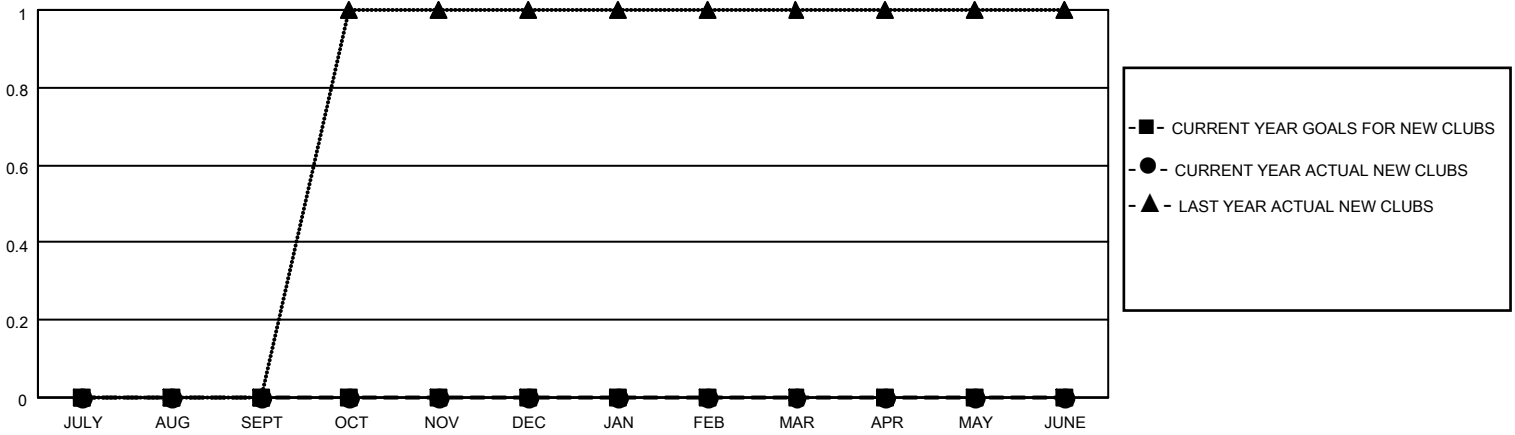

MONTHLY MEMBERSHIP PROGRESS REPORT

LOCATION CZECH REPUBLIC

District 122

Results as of: 2/28/2022

Clubs			
RESULTS FOR 2021-2022			
QUARTER	NEW CLUB GOAL	NEW CLUBS	DROPPED CLUBS
JULY/AUG/SEPT	0	0	1
OCT/NOV/DEC	0	0	1
JAN/FEB/MAR	0	0	0
APR/MAY/JUNE	0	0	0

Members			
RESULTS FOR 2021-2022			
QUARTER	MEMBER GROWTH NET GOAL	MEMBER GROWTH ACTUAL	DROPPED MEMBERS ACTUAL (including transfers)
JULY/AUG/SEPT	10	4	23
OCT/NOV/DEC	10	4	28
JAN/FEB/MAR	5	5	6
APR/MAY/JUNE	10	0	0

GOALS AND ACTUAL NEW CLUBS CUMULATIVE